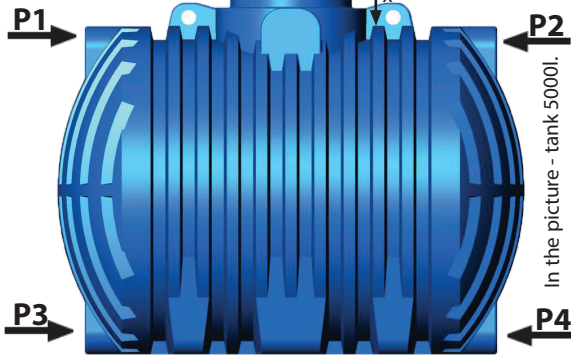

Telescopic extension

H = _____ mm
H = 270 ÷ 330 mm

Ring H = 250 mm

Ring H = 500 mm

Ring gasket

In the picture - tank 5000l

*Connectors P5 and P6 are available only in type XL and XXL
Height X depends on tank type: type L x = 200mm, type XL x = 240mm, type XXL x = 300mm
All tanks are equipped with connection on P4. Type L with 1", XL and XXL with 6/4".

CONNECTIONS ON TANK		PLACE OF CONNECTIONS					
		P1	P2	P3	P4	P5*	P6*
INLET GASKET 	VT - 75mm (izv.83mm)						
	VT - 110mm (izv.124mm)						
	VT - 125mm (izv.138mm)						
	VT - 160mm (izv.175mm)						
	VT - 200mm (izv.215mm)						
IN				DIFFERENCE - IN, OUT $\Delta h = \text{_____ mm}$			
OUT							
PIPE CONNECTIONS 	L=150mm 3/4" - 25mm						
	L=300mm 3/4" - 25mm						
	L=150mm 1" - 32mm						
	L=300mm 1" - 32mm						
	L=150mm 5/4" - 40mm						
	L=300mm 5/4" - 40mm						
	L=200mm 6/4" - 50mm						
	L=400mm 6/4" - 50mm						
	L=200mm 2" - 63mm						
	L=400mm 2" - 63mm						
	L=400mm 2 1/2" - 75mm						
L=400mm 3 1/2" - 110mm							
L=400mm 4" - 125mm							
ADDITIONAL							
NOTES:							