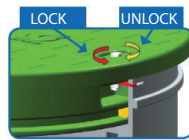

Security lock
(Child protection) ☐