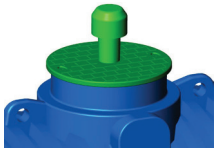

AQUAstay tanks

for rainwater, drinking water and waste waters

RAINWATER ☐

DRINKING WATER ☐

WASTE WATER ☐

Vent ☐

Security lock
(Child protection) ☐

Cast iron cover ☐

Telescopic extension ☐

H = _____ mm
H = 270 ÷ 330 mm

Ring H = 250 mm ☐

Ring H = 500 mm ☐

Ring gasket ☐

In the picture - tank 5000l

*Connectors P5 and P6 are available only in type XL and XXL
Height X depends on tank type: type L x = 200mm, type XL x = 240mm, type XXL x = 300mm
All tanks are equipped with connection on P4. Type L with 1", XL and XXL with 6/4".

Tanks from 16.000 up to 50.000l have 2 inspection openings.

ORDER SHEET:

CUSTOMER: _____

ADDRESS: _____

PHONE/EMAIL: _____

ORDER DATE: _____

DELIVERY DATE: _____

SIGNATURE: _____

TANK VOLUME:

TYPE	VOLUME (l)	No. reservoirs
	2.000	☐
	2.500	☐
XL	3.500	☐
XL	5.000	☐
XL	6.000	☐
XL	7.000	☐
XL	10.000	☐
XXL	8.000	☐
XXL	10.000	☐
XXL	12.000	☐
XXL	16.000	☐
XXL	18.000	☐
XXL	20.000	☐
XXL	30.000	☐
XXL	40.000	☐
XXL	50.000	☐

CONNECTIONS ON TANK		PLACE OF CONNECTIONS					
		P1	P2	P3	P4	P5*	P6*
INLET GASKET 	VT - 75mm (izv.83mm)						
	VT - 110mm (izv.124mm)						
	VT - 125mm (izv.138mm)						
	VT - 160mm (izv.175mm)						
	VT - 200mm (izv.215mm)						
IN				DIFFERENCE - IN, OUT $\Delta h = \text{_____ mm}$			
OUT							
PIPE CONNECTIONS 	L=150mm 3/4" - 25mm						
	L=300mm 3/4" - 25mm						
	L=150mm 1" - 32mm						
	L=300mm 1" - 32mm						
	L=150mm 5/4" - 40mm						
	L=300mm 5/4" - 40mm						
	L=200mm 6/4" - 50mm						
	L=400mm 6/4" - 50mm						
	L=200mm 2" - 63mm						
	L=400mm 2" - 63mm						
	L=400mm 2 1/2" - 75mm						
L=400mm 3 1/2" - 110mm							
L=400mm 4" - 125mm							
ADDITIONAL							
NOTES: