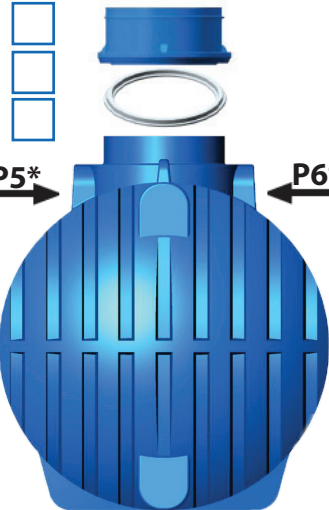

Telescopic extension

H = _____ mm
H = 270 ÷ 330 mm

Ring H = 250 mm

Ring H = 500 mm

Ring gasket

In the picture - tank 5000l

*Connectors P5 and P6 are available only in type XL and XXL
Height X depends on tank type: type L x = 200mm, type XL x = 240mm, type XXL x = 300mm
All tanks are equipped with connection on P4. Type L with 1", XL and XXL with 6/4".

TANK VOLUME:

TYPE	VOLUME (l)	No. reservoirs
	2.000	<input type="checkbox"/>
	2.500	<input type="checkbox"/>
XL	3.500	<input type="checkbox"/>
XL	5.000	<input type="checkbox"/>
XL	6.000	<input type="checkbox"/>
XL	7.000	<input type="checkbox"/>
XL	10.000	<input type="checkbox"/>
XXL	8.000	<input type="checkbox"/>
XXL	10.000	<input type="checkbox"/>
XXL	12.000	<input type="checkbox"/>
XXL	16.000	<input type="checkbox"/>
XXL	18.000	<input type="checkbox"/>
XXL	20.000	<input type="checkbox"/>
XXL	30.000	<input type="checkbox"/>
XXL	40.000	<input type="checkbox"/>
XXL	50.000	<input type="checkbox"/>

CONNECTIONS ON TANK		PLACE OF CONNECTIONS					
		P1	P2	P3	P4	P5*	P6*
INLET GASKET 	VT - 75mm (izv.83mm)						
	VT - 110mm (izv.124mm)						
	VT - 125mm (izv.138mm)						
	VT - 160mm (izv.175mm)						
	VT - 200mm (izv.215mm)						
IN				DIFFERENCE - IN, OUT $\Delta h = \text{_____ mm}$			
OUT							
PIPE CONNECTIONS 	L=150mm 3/4" - 25mm						
	L=300mm 3/4" - 25mm						
	L=150mm 1" - 32mm						
	L=300mm 1" - 32mm						
	L=150mm 5/4" - 40mm						
	L=300mm 5/4" - 40mm						
	L=200mm 6/4" - 50mm						
	L=400mm 6/4" - 50mm						
	L=200mm 2" - 63mm						
	L=400mm 2" - 63mm						
	L=400mm 2 1/2" - 75mm						
L=400mm 3 1/2" - 110mm							
L=400mm 4" - 125mm							
ADDITIONAL							
NOTES:							