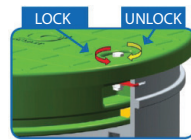

Security lock
(Child protection) ☐