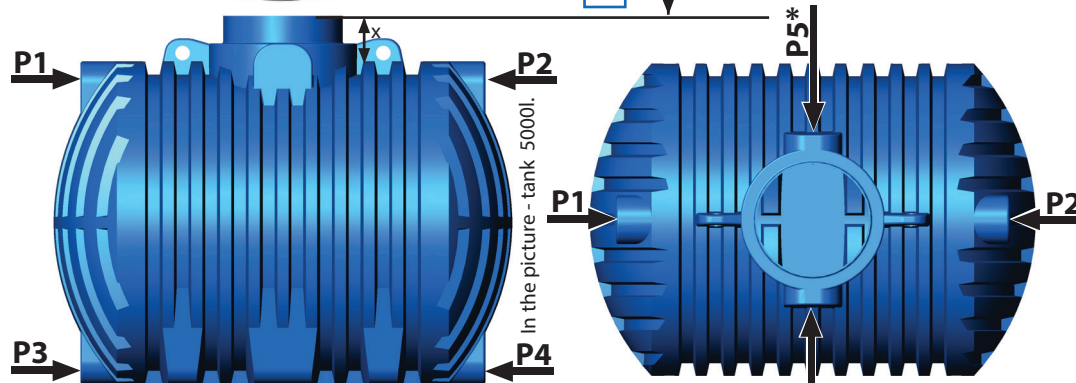

Ring H = 250 mm

Ring H = 500 mm

Ring gasket

Telescopic extension

H = \_\_\_\_\_ mm  
H = 270 ÷ 330 mm

\*Connections P5 and P6 are available only in type XL and XXL.

Height x depends on tank type: type L x = 200mm, type XL x = 240mm, type XXL x = 300mm

All tanks are equipped with connection on P4. Type L with 1", XL and XXL with 6/4".

Tanks from 16.000 to 50.000 liters have 2 inspection openings.

**APLAST**

APLAST proizvodnja in trgovina d.o.o.  
Ložnica pri Žalcu 37, 3310 Žalec, Slovenija  
www.aplast.si | info@aplast.si

CONNECTIONS ON TANK		PLACE OF CONNECTIONS					
INLET GASKET		P1	P2	P3	P4	P5*	P6*
	VT - 75mm (izv.83mm)						
	VT - 110mm (izv.124mm)						
	VT - 125mm (izv.138mm)						
	VT - 160mm (izv.175mm)						
	VT - 200mm (izv.215mm)						
	<b>IN</b>						
	<b>OUT</b>						
		DIFFERENCE - IN, OUT $\Delta h = \text{_____ mm}$					
PIPE CONNECTIONS							
	L=150mm 3/4" - 25mm						
	L=300mm 3/4" - 25mm						
	L=150mm 1" - 32mm						
	L=300mm 1" - 32mm						
	L=150mm 5/4" - 40mm						
	L=300mm 5/4" - 40mm						
	L=200mm 6/4" - 50mm						
	L=400mm 6/4" - 50mm						
	L=200mm 2" - 63mm						
	L=400mm 2" - 63mm						
L=400mm 2 1/2" - 75mm							
L=400mm 3 1/2" - 110mm							
L=400mm 4" - 125mm							